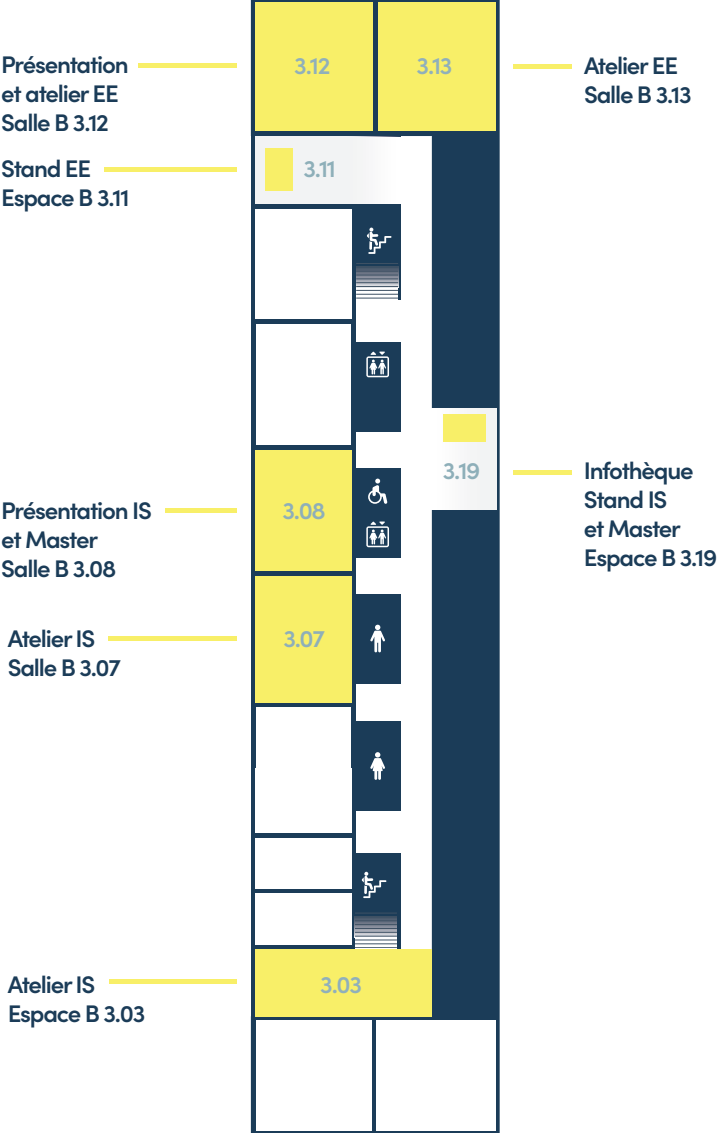

Stand d'information et rencontre avec des étudiant-e-s et des alumni IG

► Espace B 2.17

2^{ème}

International Business Management Bachelor

1:15^{PM}

3:15^{PM}

5:15^{PM}

Presentation of the study field

▶ Room B 2.22

2:00^{PM} – 3:00^{PM}

4:00^{PM} – 5:00^{PM}

Public Speaking for Impact

An introduction to more effective communication

▶ Room B 2.22

The IBM experience: come and explore a business theme

IBM students share a lesson with you

▶ Room B 2.21

Information desk with IBM students and alumni

▶ Public area B 2.06

PLAN DU 3^{ÈME} ÉTAGE

Bâtiment B

PRÉSENTATIONS

3^{ème}

Bachelors